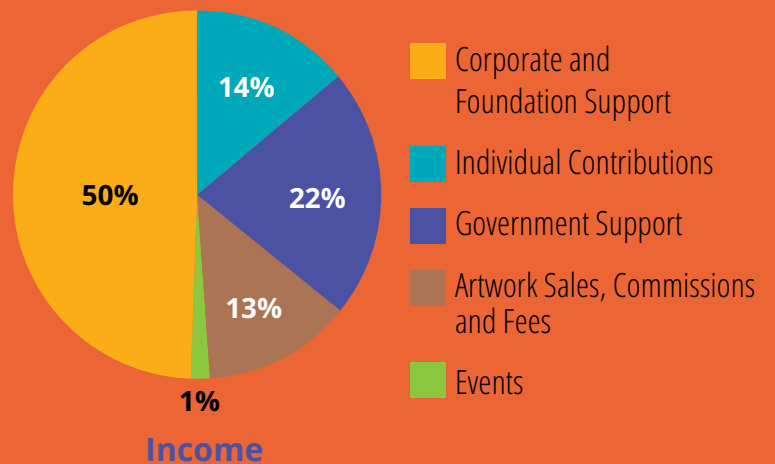

Expenses & Income