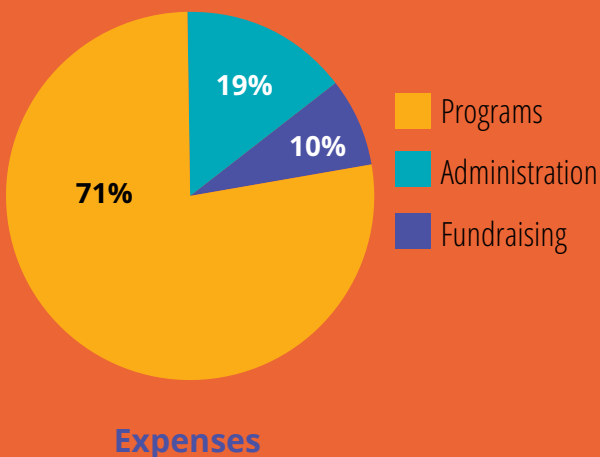

Expenses & Income